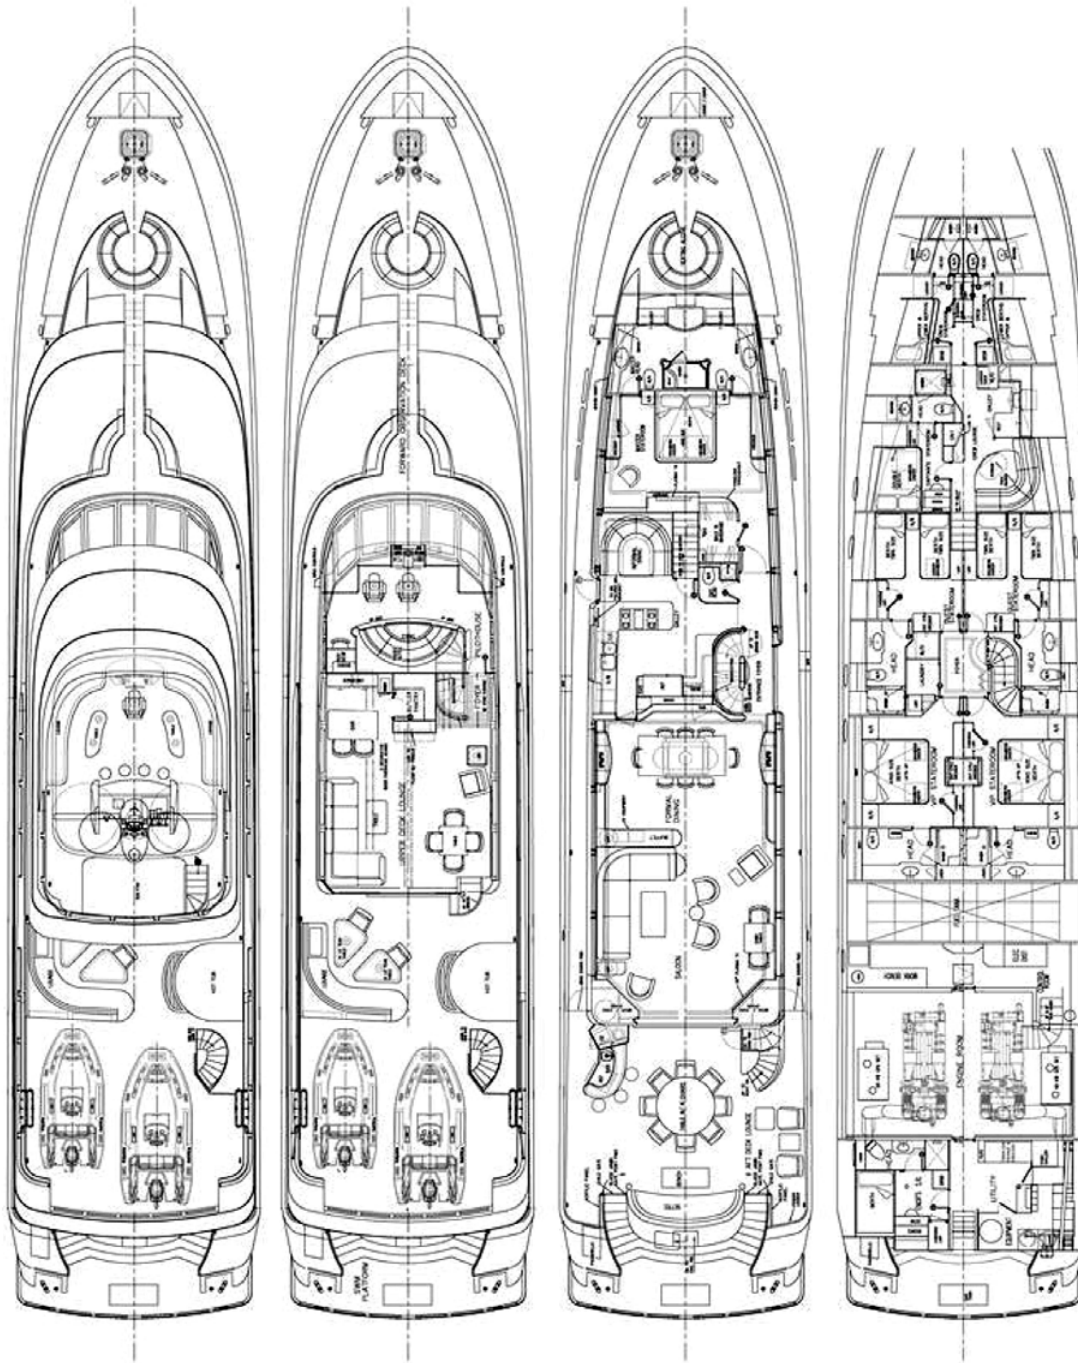

ANTARES

130' Westport | Deck Specs

Flybridge Deck

Upper Deck

Main Deck

Lower Deck